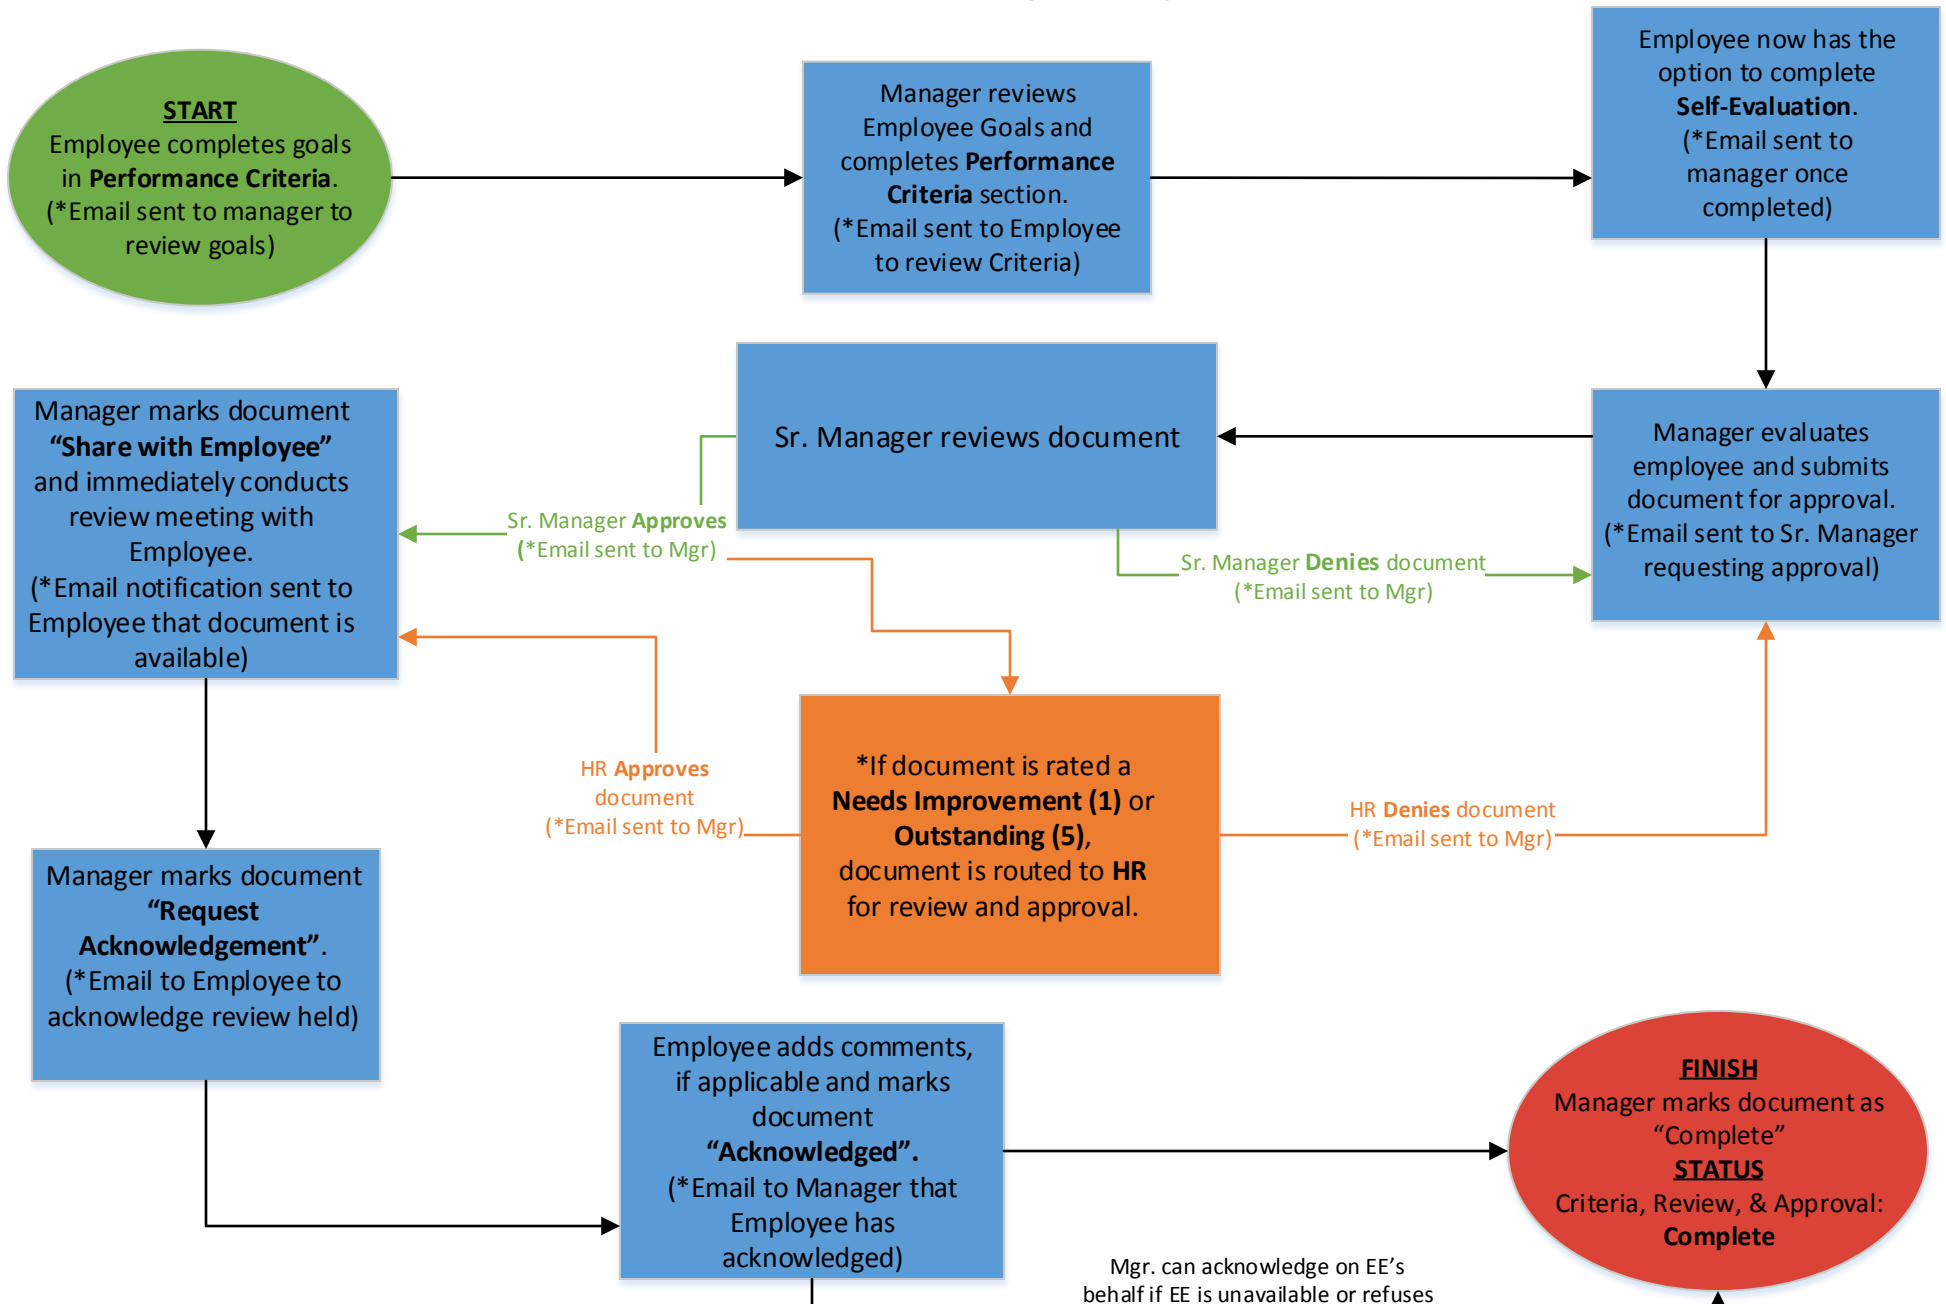

## University of Houston ePerformance Flowchart Staff, Trades & Managers Template

For more information, visit the HR ePerformance site at:  
[www.uh.edu/human-resources/manager-toolbox/performance-communication/](http://www.uh.edu/human-resources/manager-toolbox/performance-communication/)